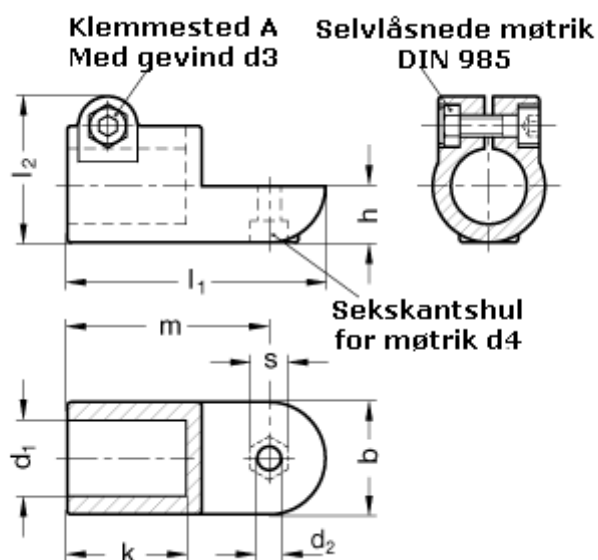

Article number: 20276B30OZ2BL

Description: E+G Swivel clamp connector
GN276-B30-OZ-2-BL

Measures

$b = 40$	$m = 72$
$d_1 = B30$	$s = 13$
$d_2 = 8.2$	
$d_3 = M 8$	
$d_4 = M 8$	
$k = 42.5$	
$l_1 = 92$	
$l_2 = 52.0$	